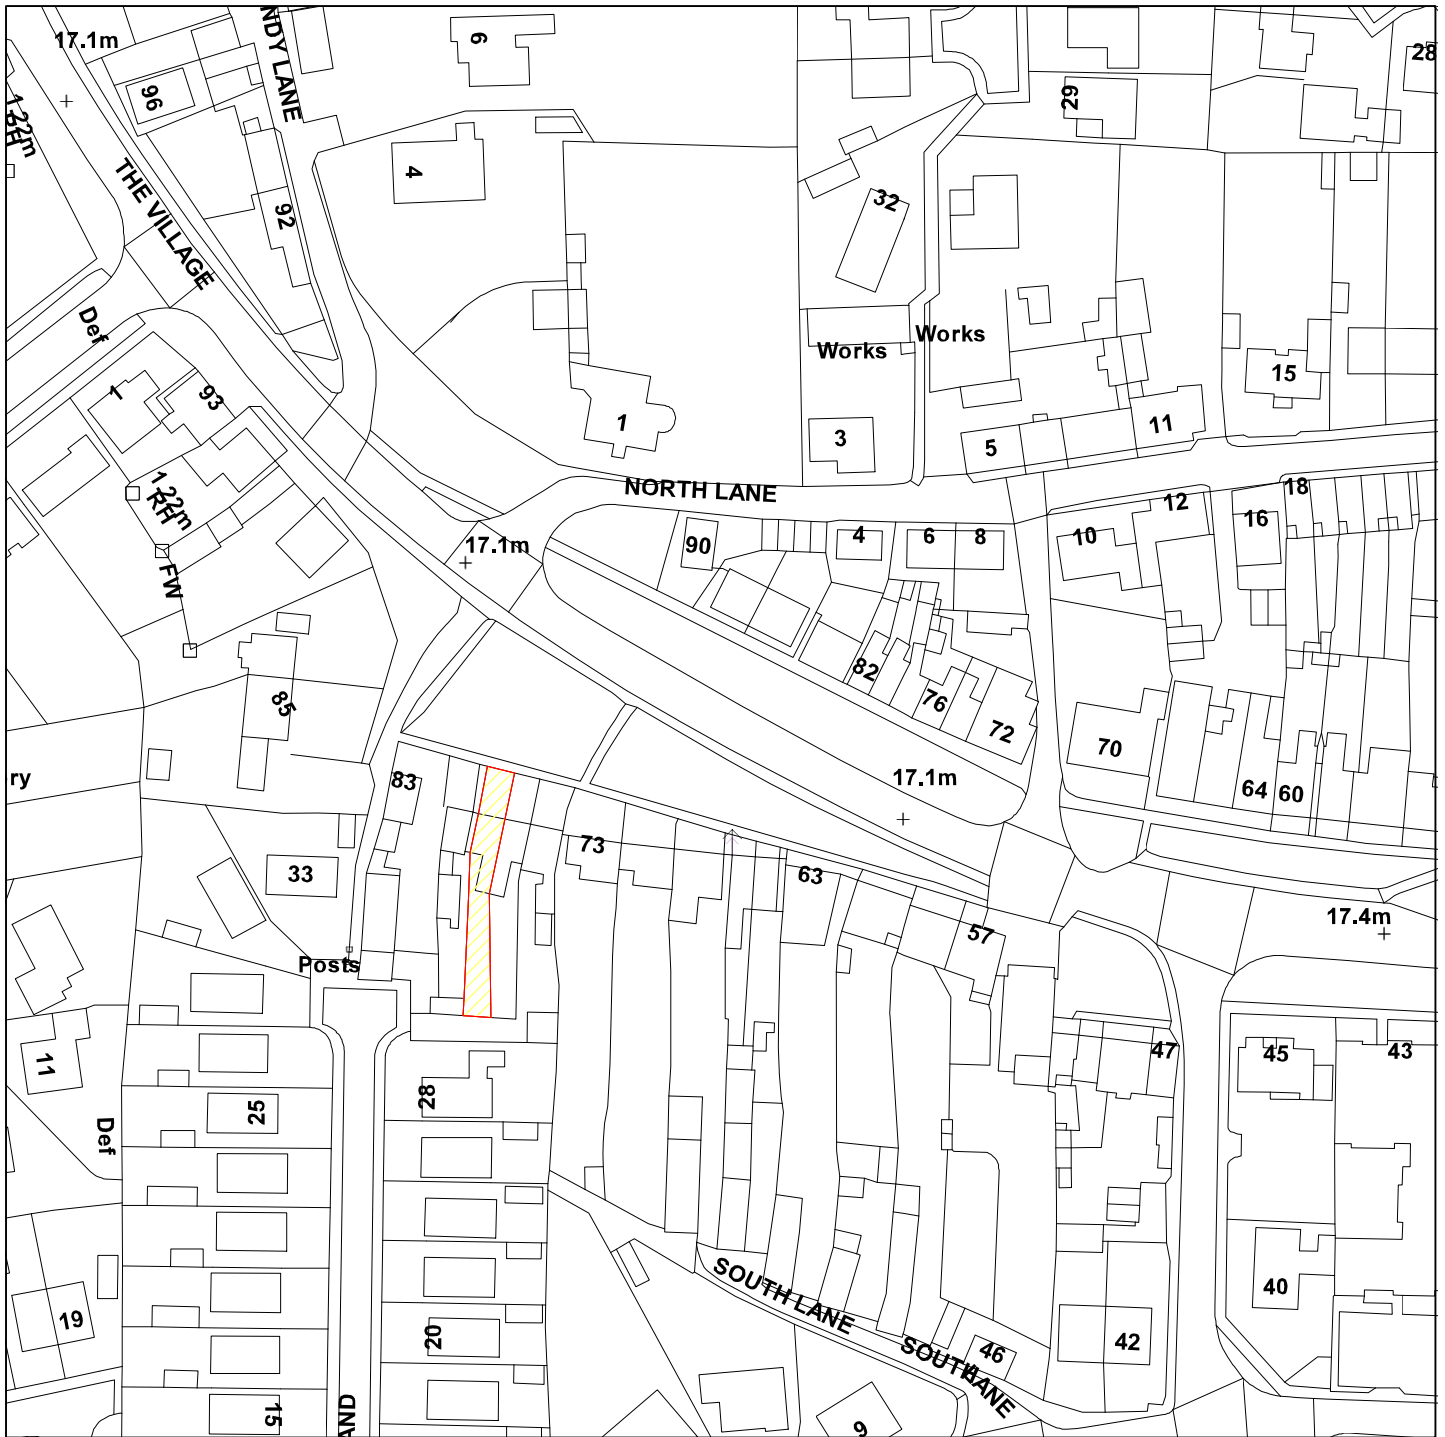

79 The Village, Haxby

10/00255/TCA

GIS by ESRI (UK)

Scale : 1:1250

Reproduced from the Ordnance Survey map with the permission of the Controller of Her Majesty's Stationery Office © Crown Copyright 2000.

Unauthorised reproduction infringes Crown Copyright and may lead to prosecution or civil proceedings.

Organisation	City of York Council
Department	Planning & Sustainable Development
Comments	Application site
Date	01 October 2010
SLA Number	Not set